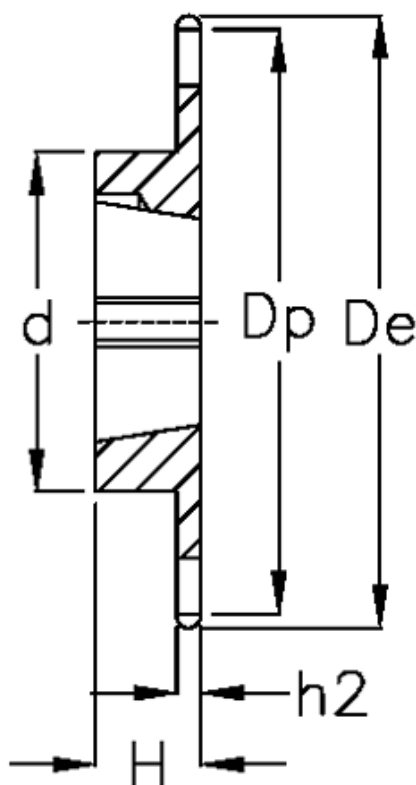

Article number: 616031009038

Description: Taperbored sprocket 20 B-1 Z=38 simplex
for bushing 3020

Measures

| | |
|----------------|-----------------|
| C | = 3.5 |
| d | = 160 |
| De | = 399.6 |
| Dp | = 384.49 |
| For bush | = 3020 |
| For chain size | = 1 1/4" x 3/4" |
| For chain type | = 20 B-1 |
| H | = 51 |

| | |
|-----------------|-------------|
| h1 | = 18.5 |
| Material | = Støbejern |
| Number of teeth | = 38 |